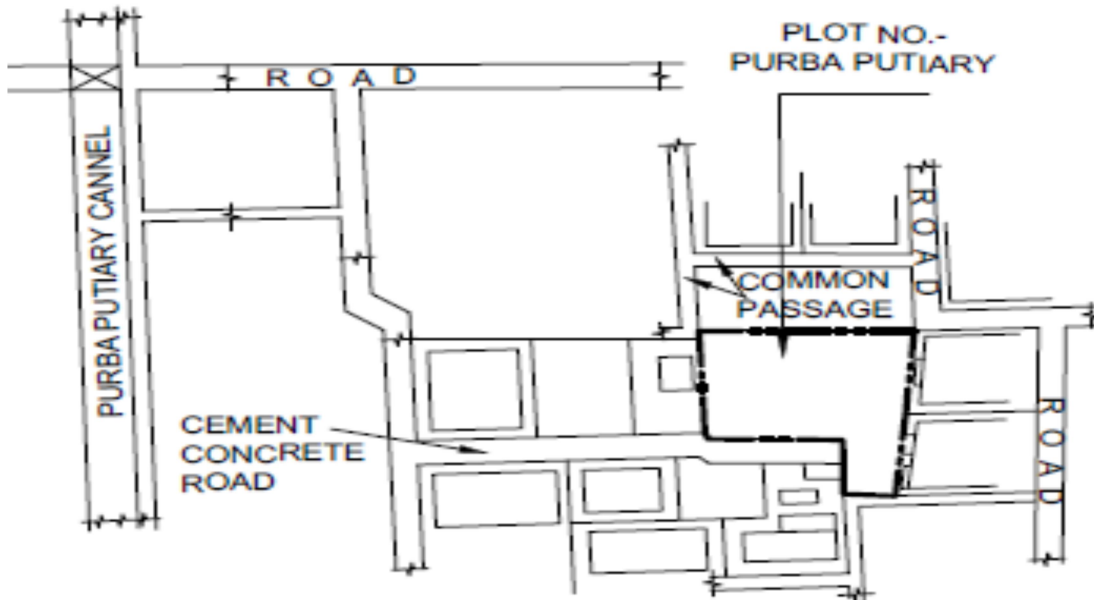

8/ 45

Date

PROJECT NAME - DEEP TOWER – LOCATION MAP – KEY PLAN

2244, Purba Putiary, Dakshin Para, Kolkata – 700093, P.S. – Regent Park, P.O. – Purba Putiary

Ward No. 114, Borough – XI of KMC

LATITUDE: 22.4701702, LONGITUDE: 88.3406237

KEY PLAN
SCALE = 1:4000

DEEP ENTERPRISE

Sanjoy Saha

Proprietor